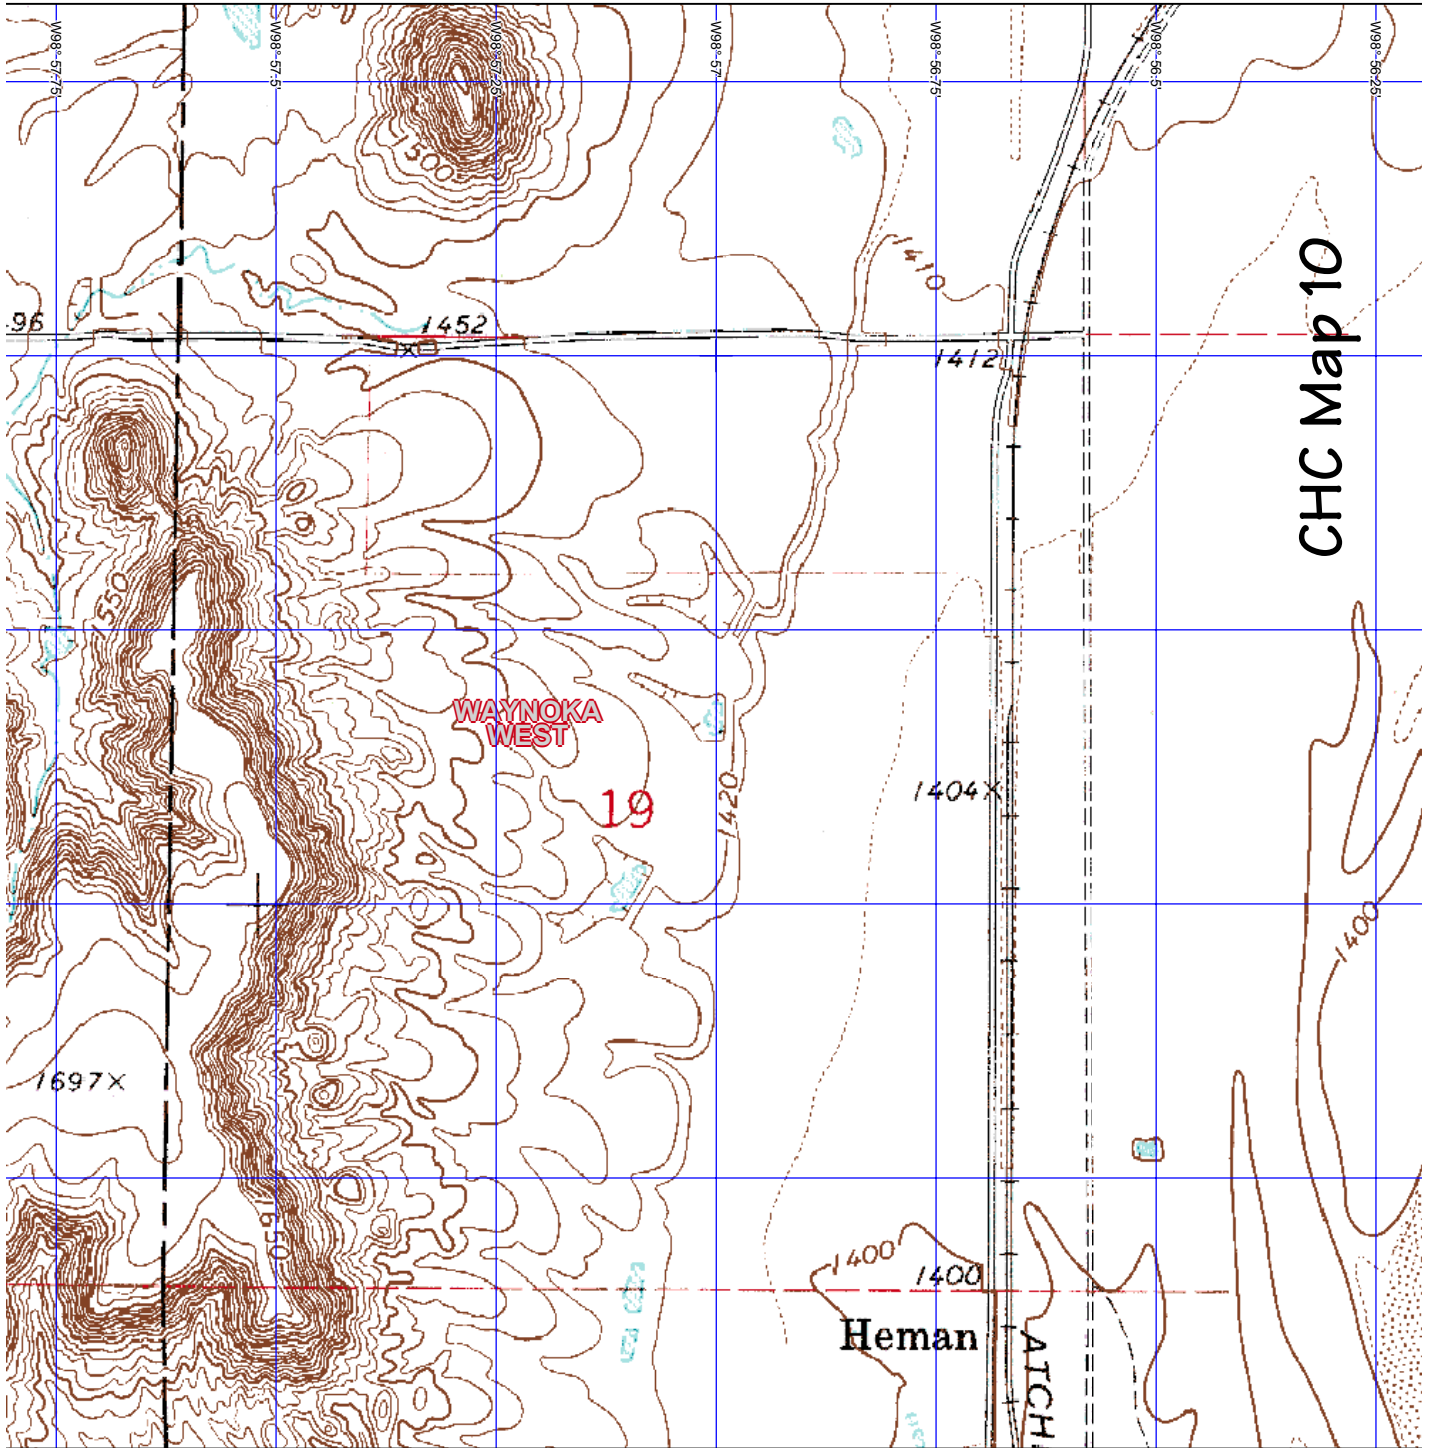

Match Line "K"

Yarmouth, ME 04096 Source Data: USGS 500 ft Scale: 1 : 12,800 Detail: 14-0 Datum: WGS84

Match Line "J"

(Note Match Line "I" not used)