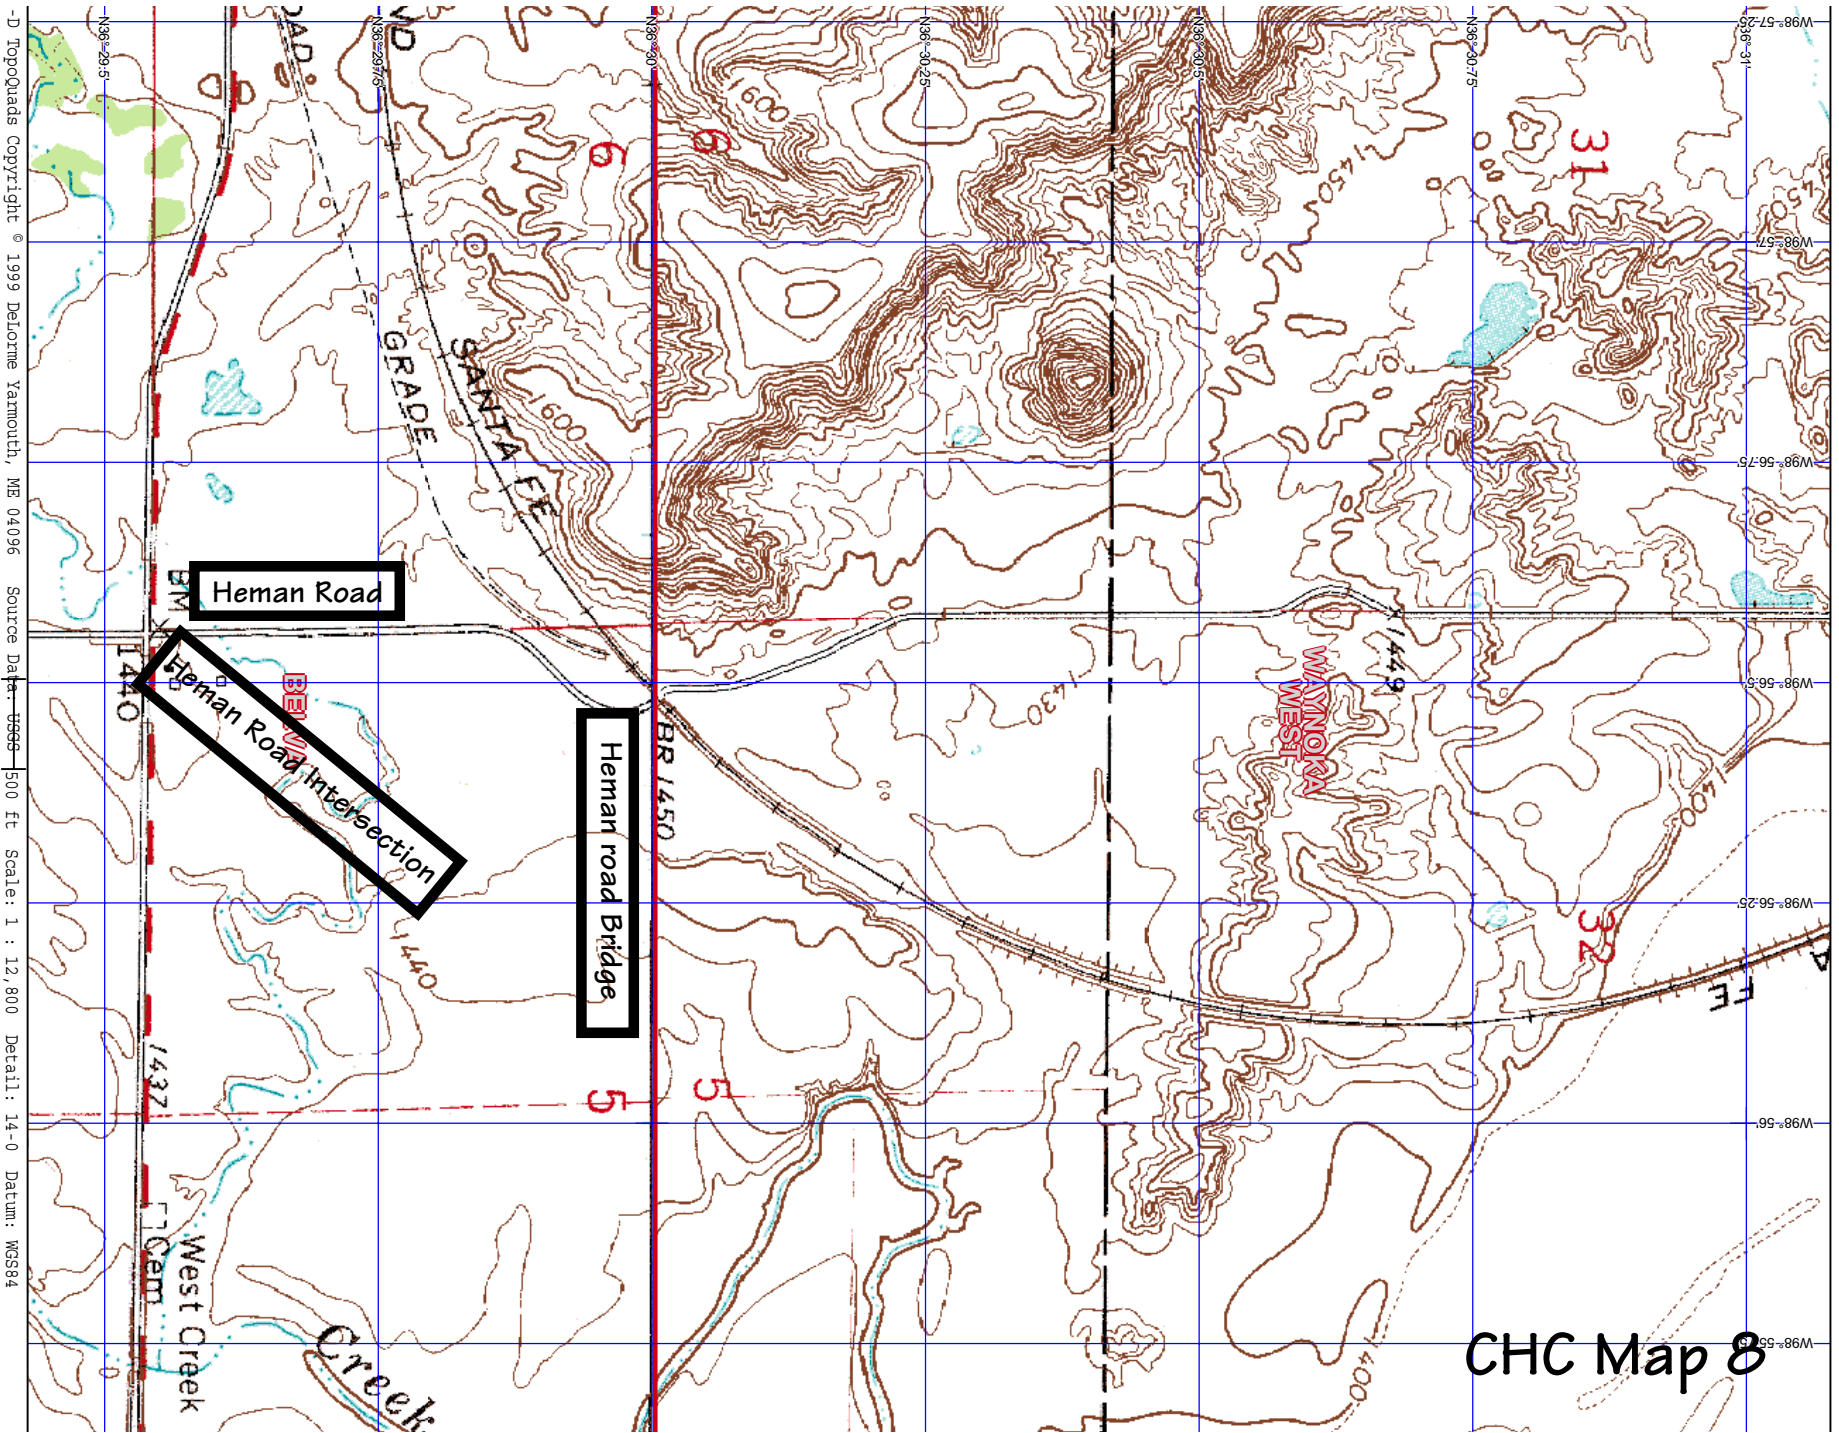

Match Line "G"

-D TopoQuads Copyright © 1999 DeLorme Yarmouth, ME 04096 Source Data: 1995 500 Ft Scale: 1 : 12,800 Detail: 14-0 Datum: WGS84

Prepared by Gary D. Githens @ Associates (405)794-5946

CHC Map 8

Match Line "H"